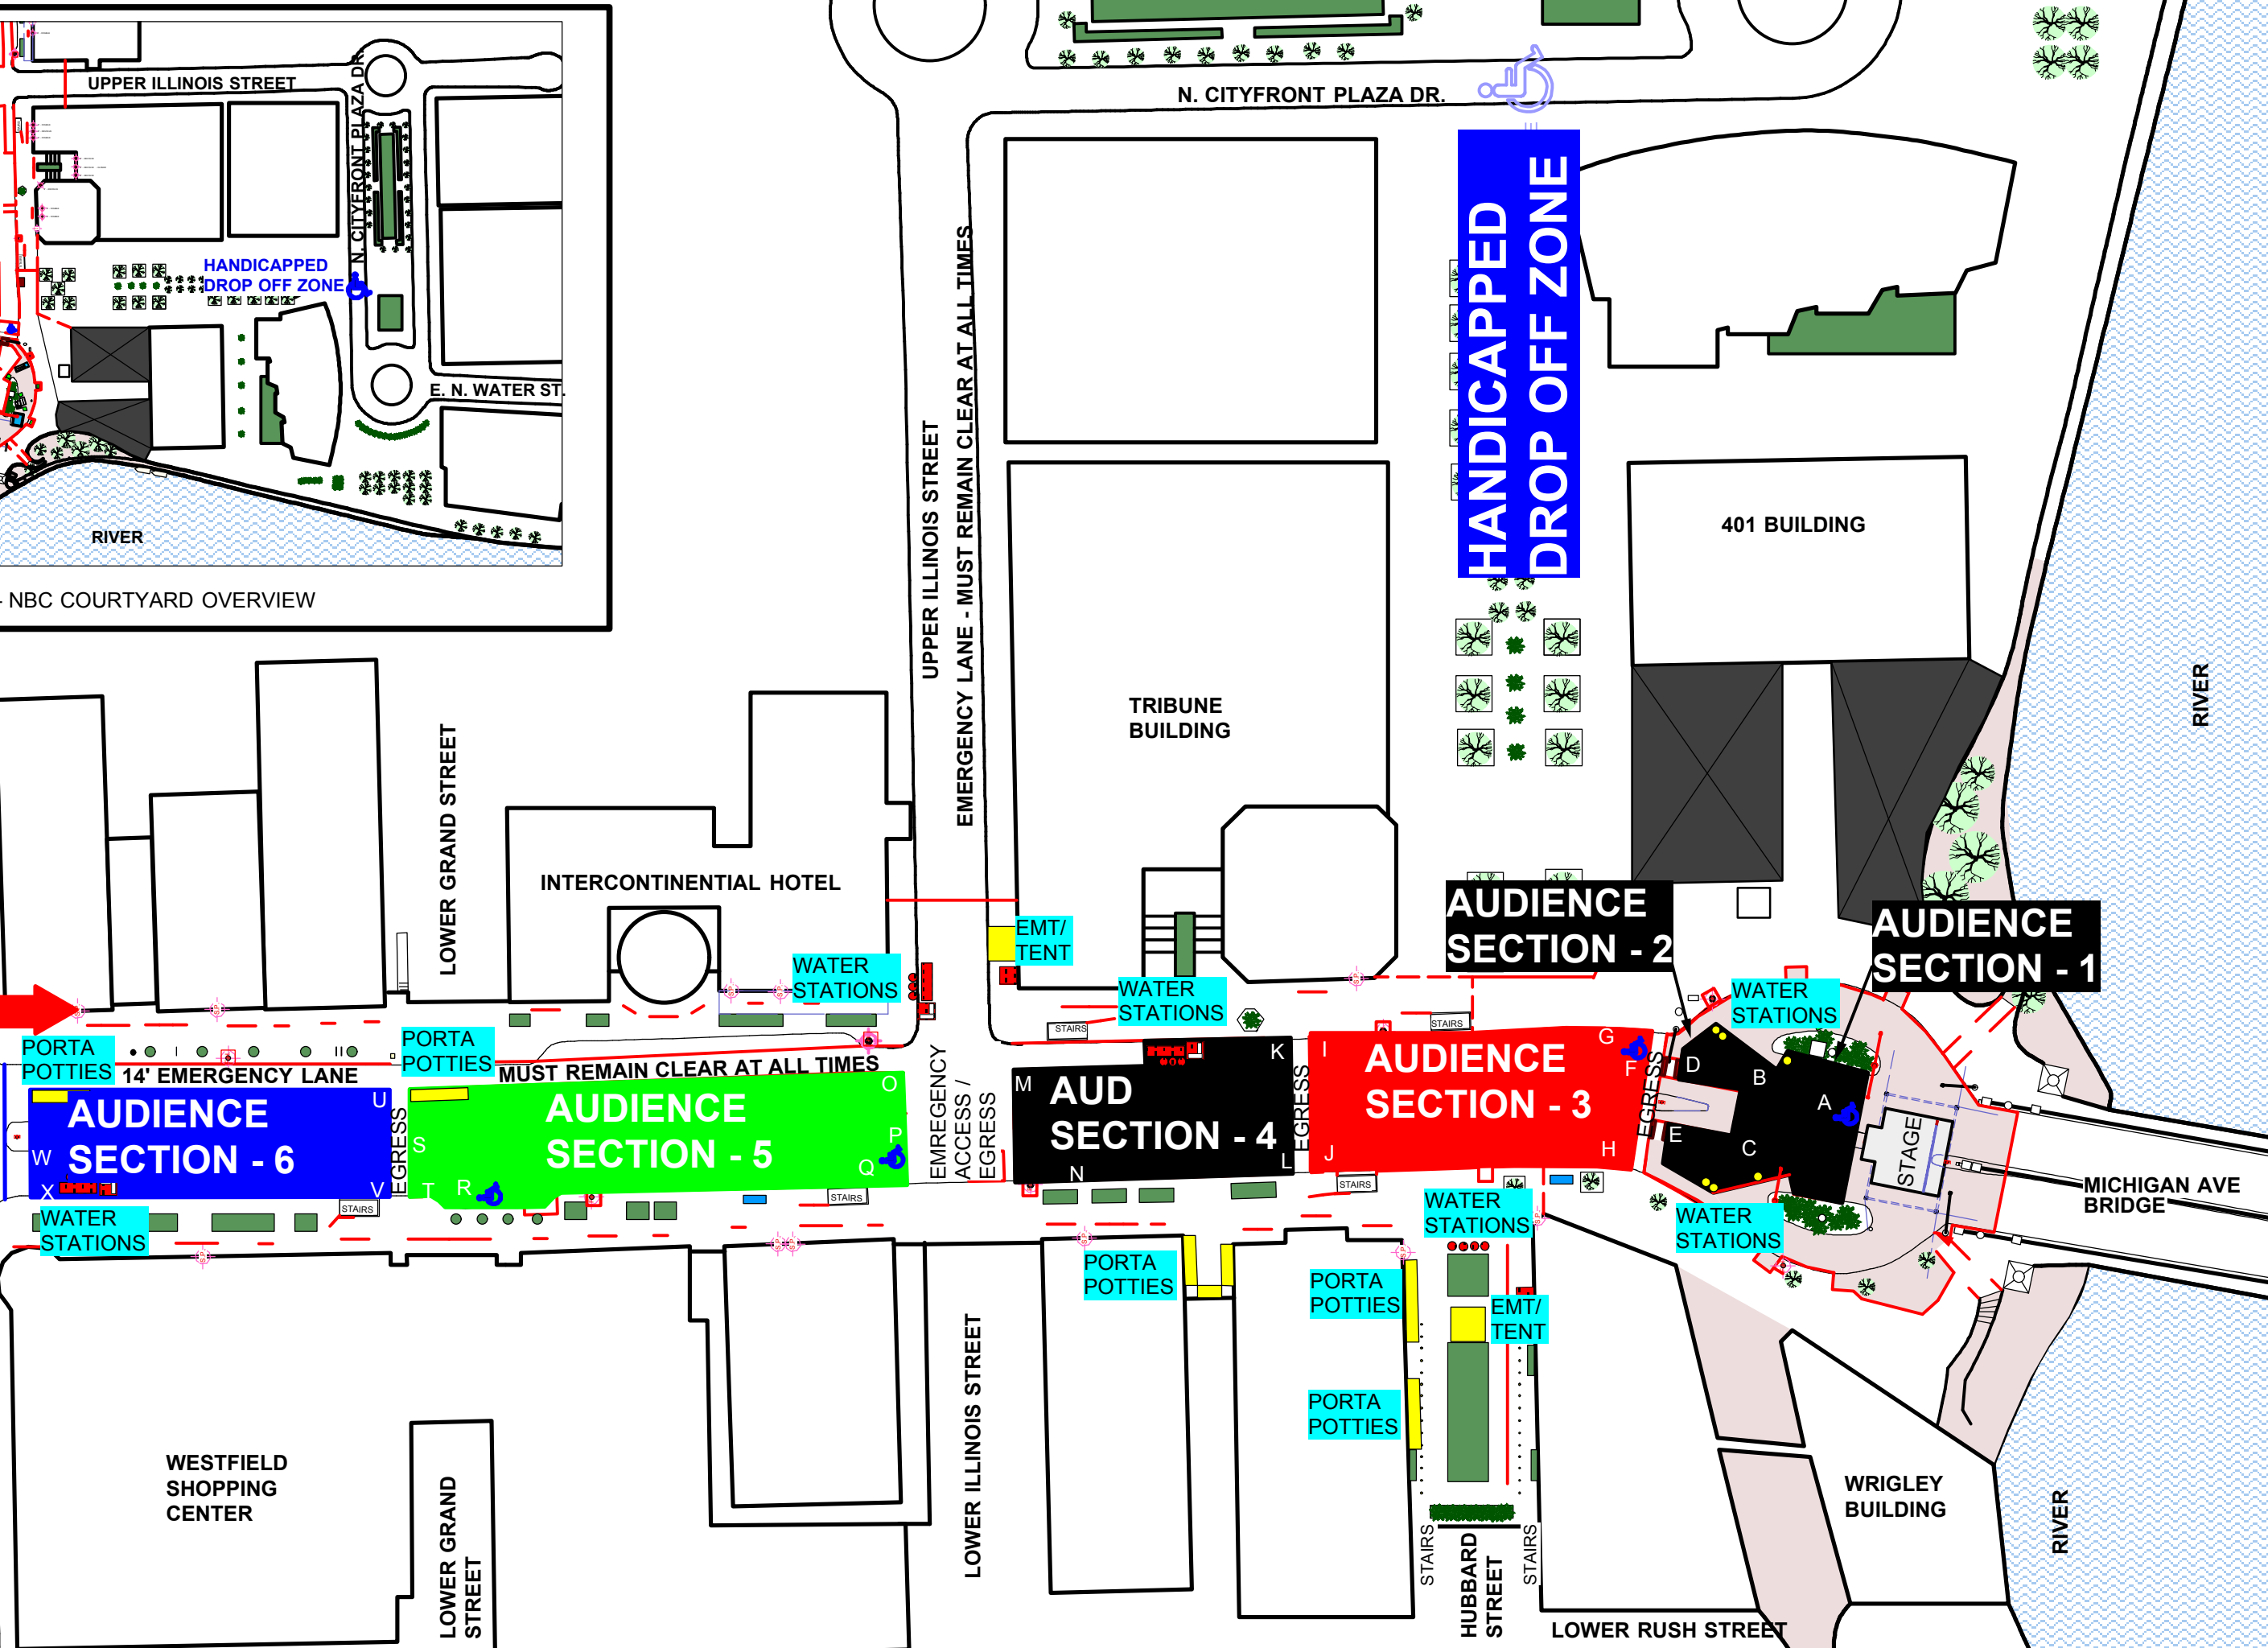

2.1 - NBC COURTYARD OVERVIEW

GENERAL AUDIENCE ENTRANCE →

UPPER ILLINOIS STREET
EMERGENCY LANE - MUST REMAIN CLEAR AT ALL TIMES

EMERGENCY ACCESS / EGRESS

LOWER ILLINOIS STREET

N. CITYFRONT PLAZA DR.

401 BUILDING

TRIBUNE BUILDING

INTERCONTINENTAL HOTEL

WESTFIELD SHOPPING CENTER

WRIGLEY BUILDING

MICHIGAN AVE

OHIO STREET

LOWER GRAND STREET

OHIO STREET

LOWER GRAND STREET

HUBBARD STREET

LOWER RUSH STREET

MICHIGAN AVE BRIDGE

RIVER

RIVER

RIVER

(2) COOLING BUSES